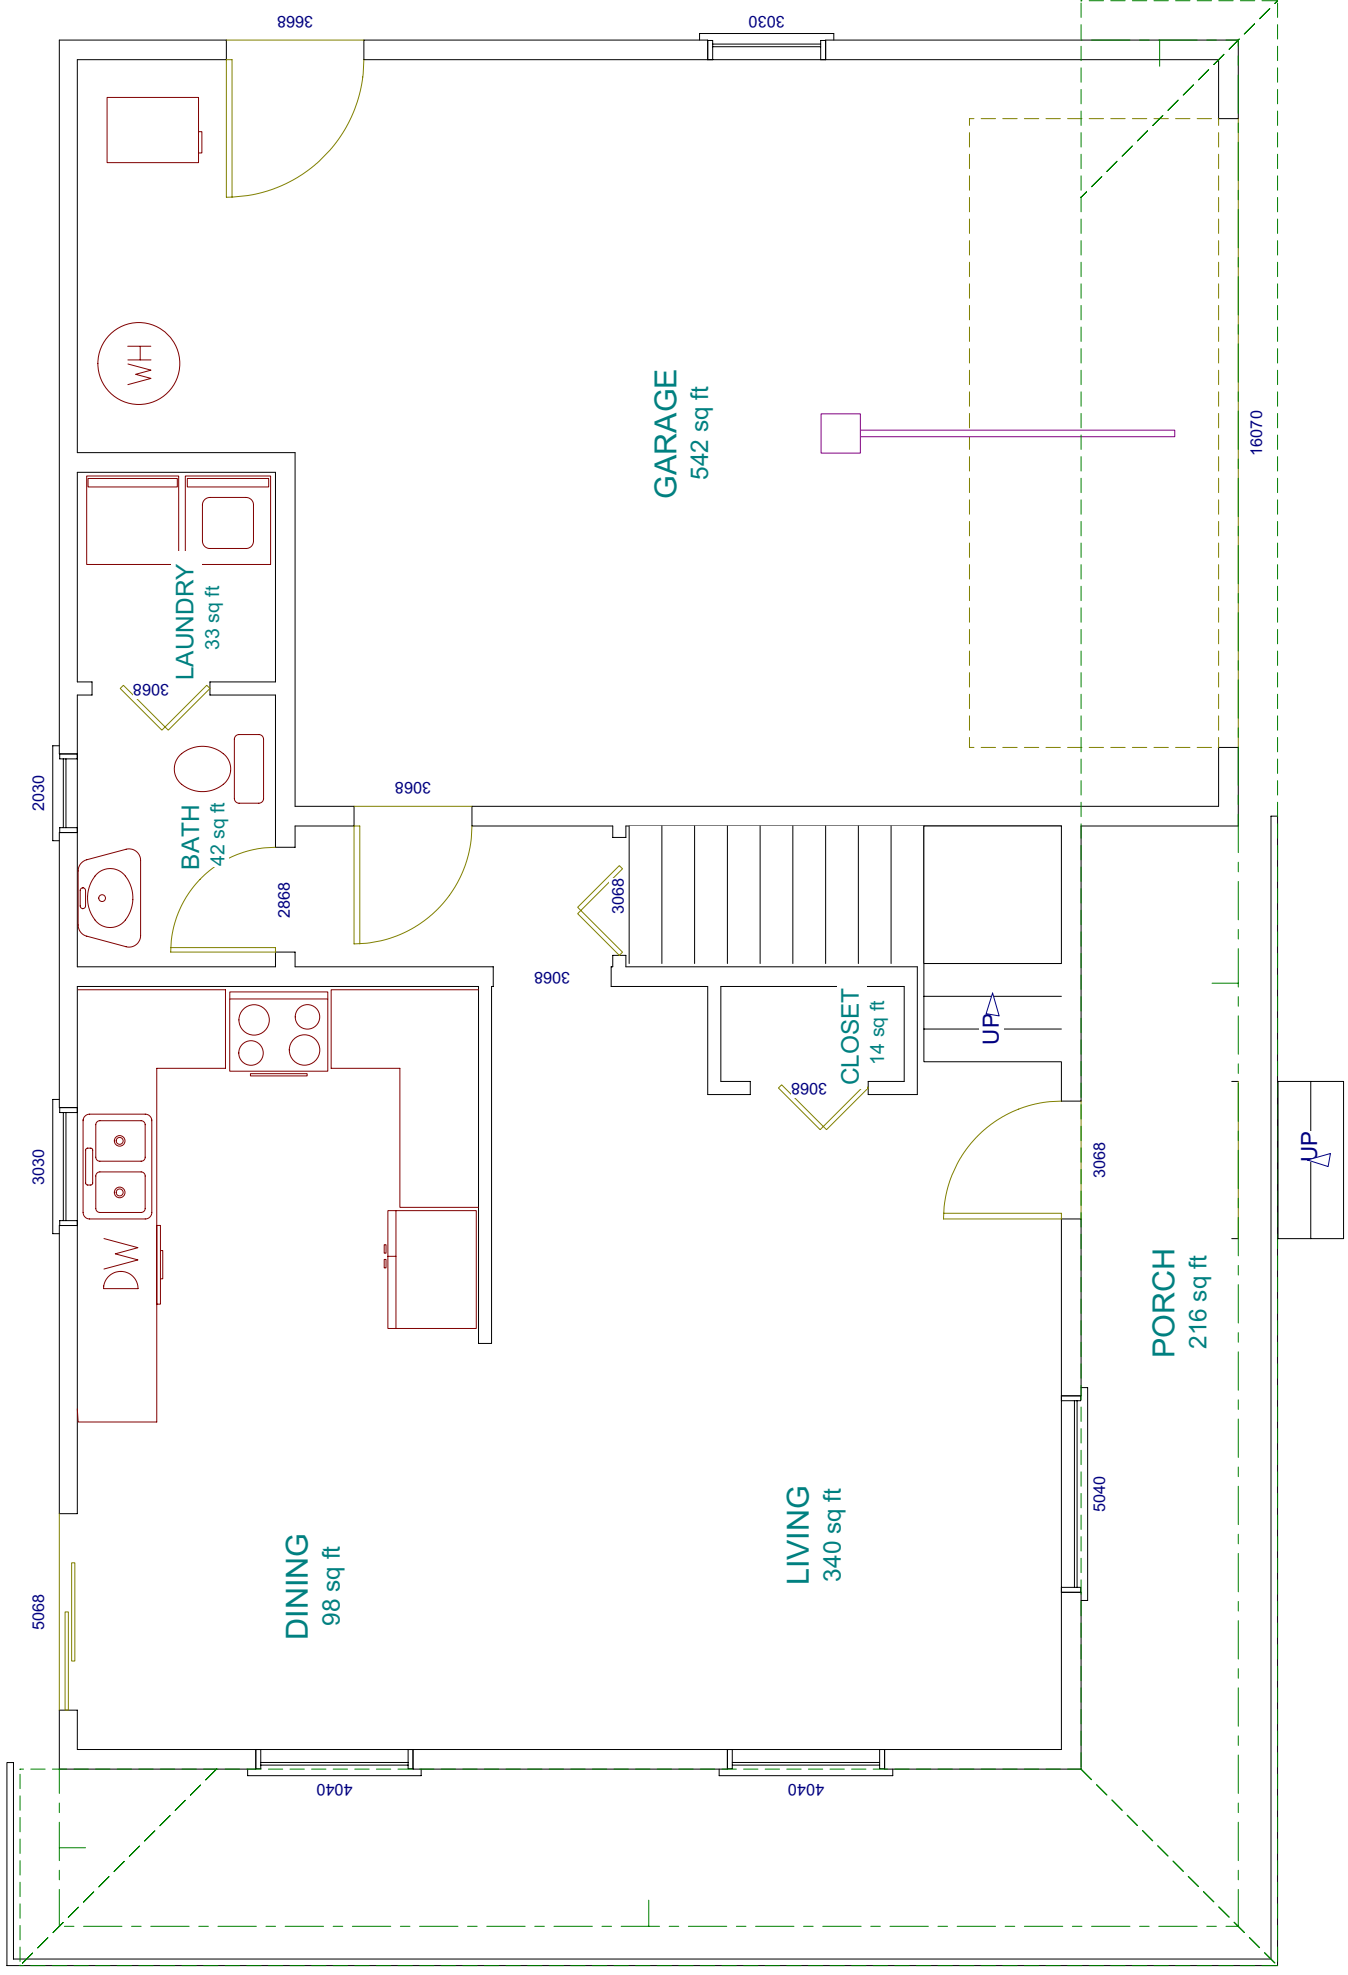

The Goodpaster

Executive Series Home

1860 Square Feet - 4 Bedrooms - 2 1/2 Bathrooms

Features:

Master suite

Radiant heat throughout

Heat Recovery Ventilator

100% Energy Star rated lighting fixtures

High efficiency boiler

Built to meet or exceed Energy Star guidelines on energy efficiency

Prices start at \$228,500

(price does not include lot or water and sewer)

LIVING AREA
681 sq ft