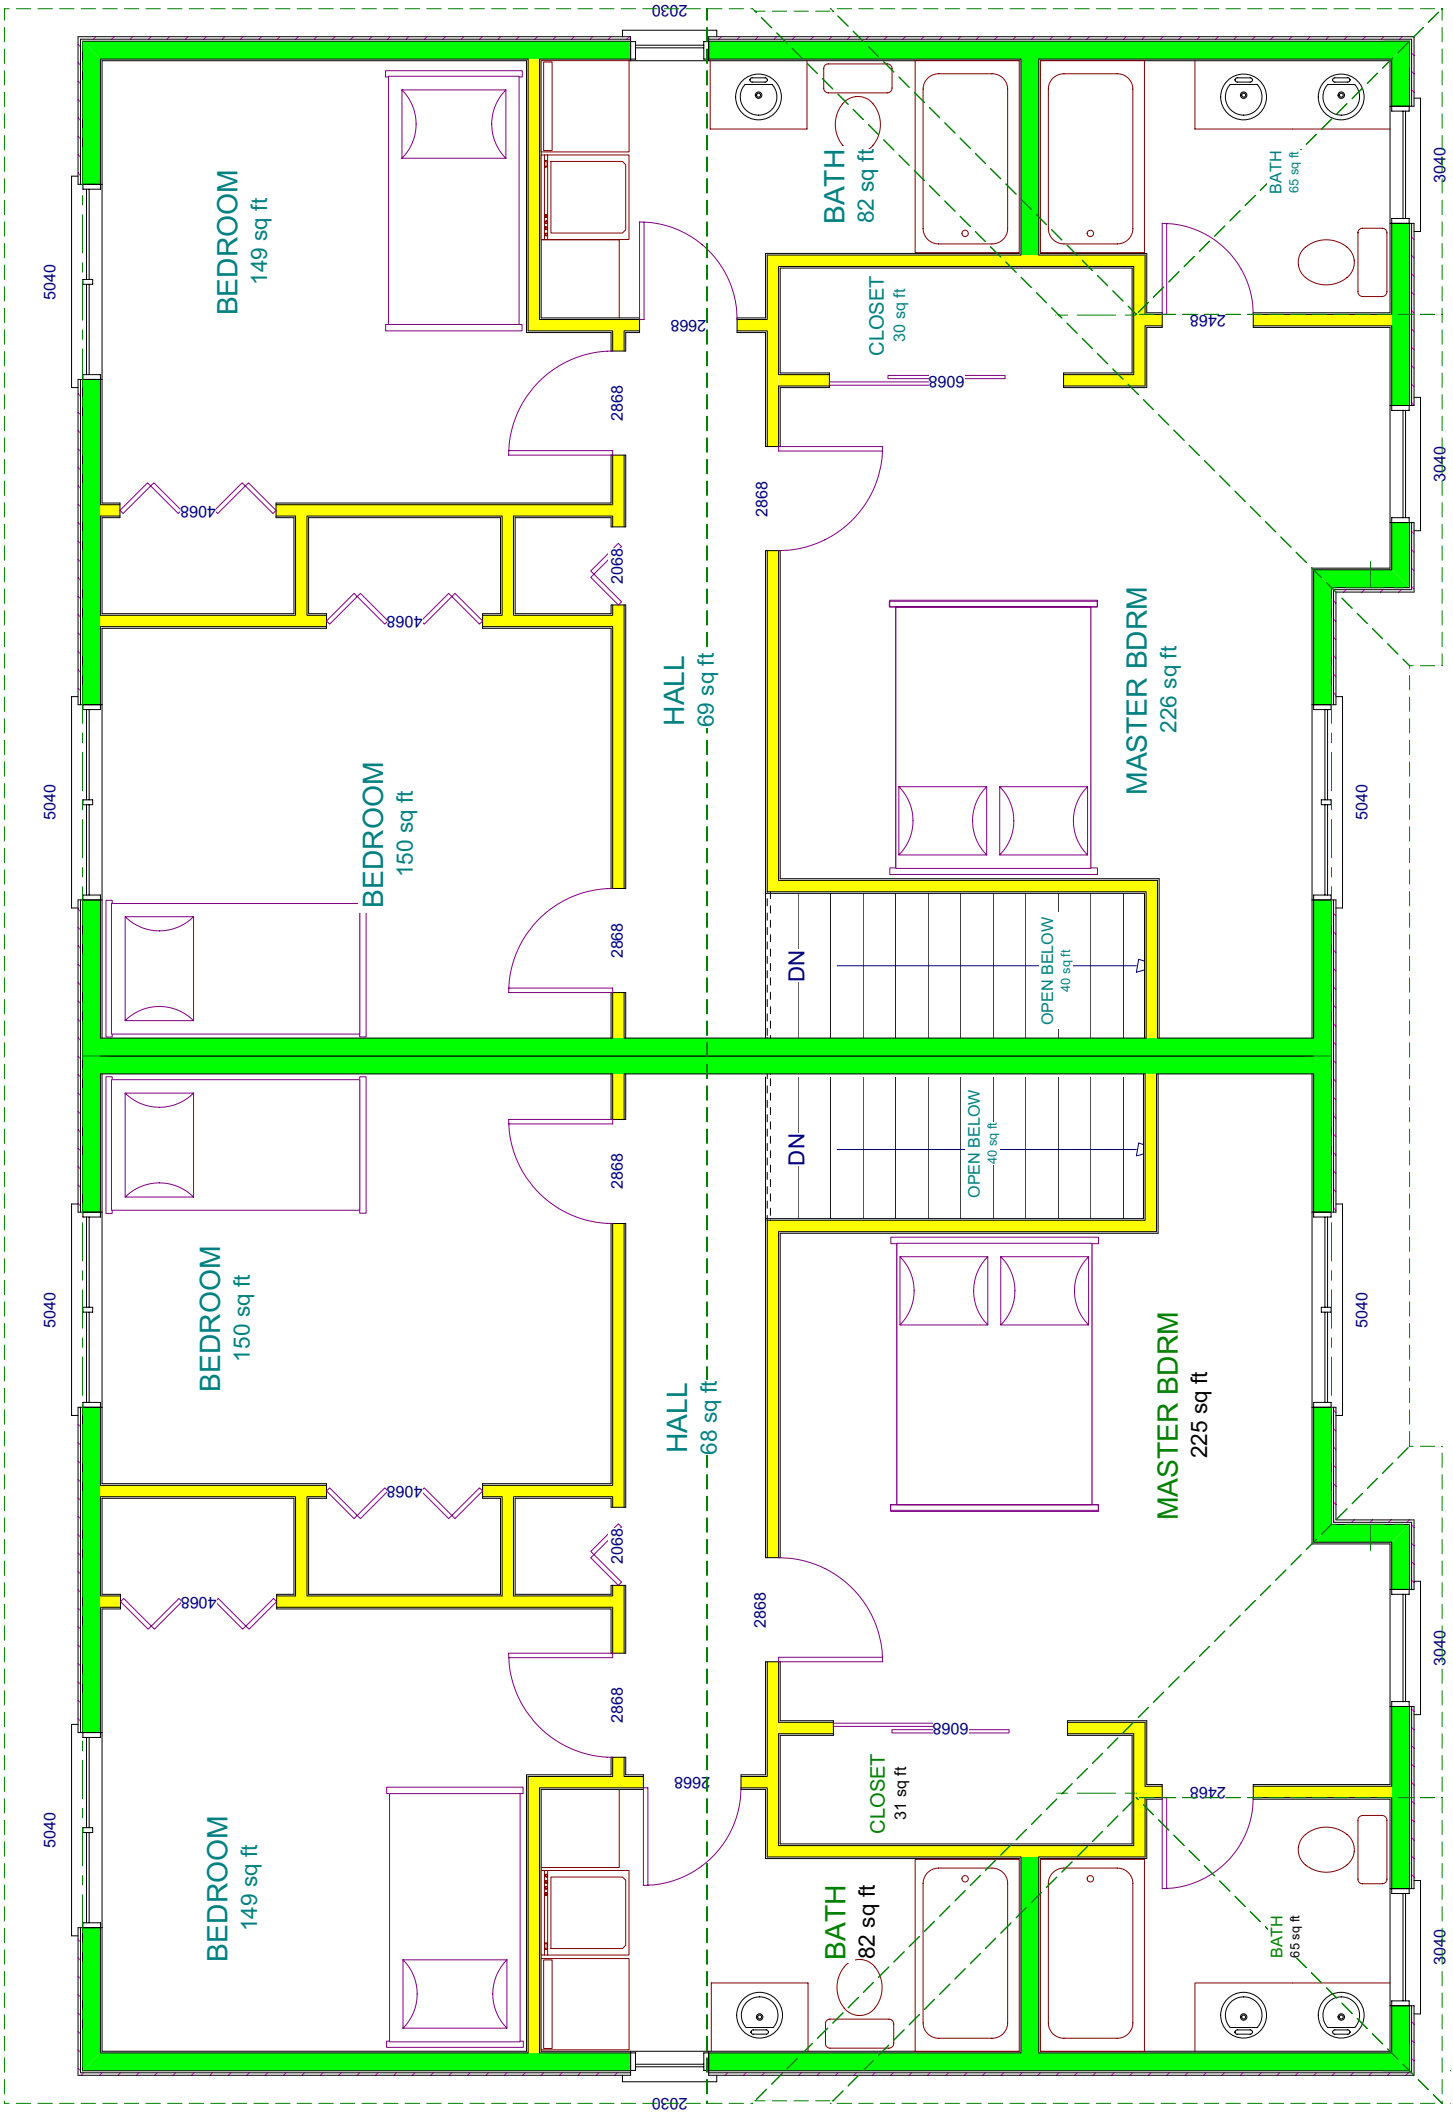

# The Goldstream

Economy Series Townhome

1480 Square Feet - 3 Bedrooms - 2 1/2 Bathrooms

# Prices start at \$169,400

(price does not include lot or water and sewer)

5040

5040

5040

5040

**BEDROOM**  
149 sq ft

**BEDROOM**  
150 sq ft

**BEDROOM**  
150 sq ft

**BEDROOM**  
149 sq ft

**BATH**  
82 sq ft

**BATH**  
85 sq ft

**CLOSET**  
30 sq ft

**CLOSET**  
31 sq ft

**HALL**  
69 sq ft

**HALL**  
68 sq ft

2868

2868

4068

4068

2868

2668

2030

2030