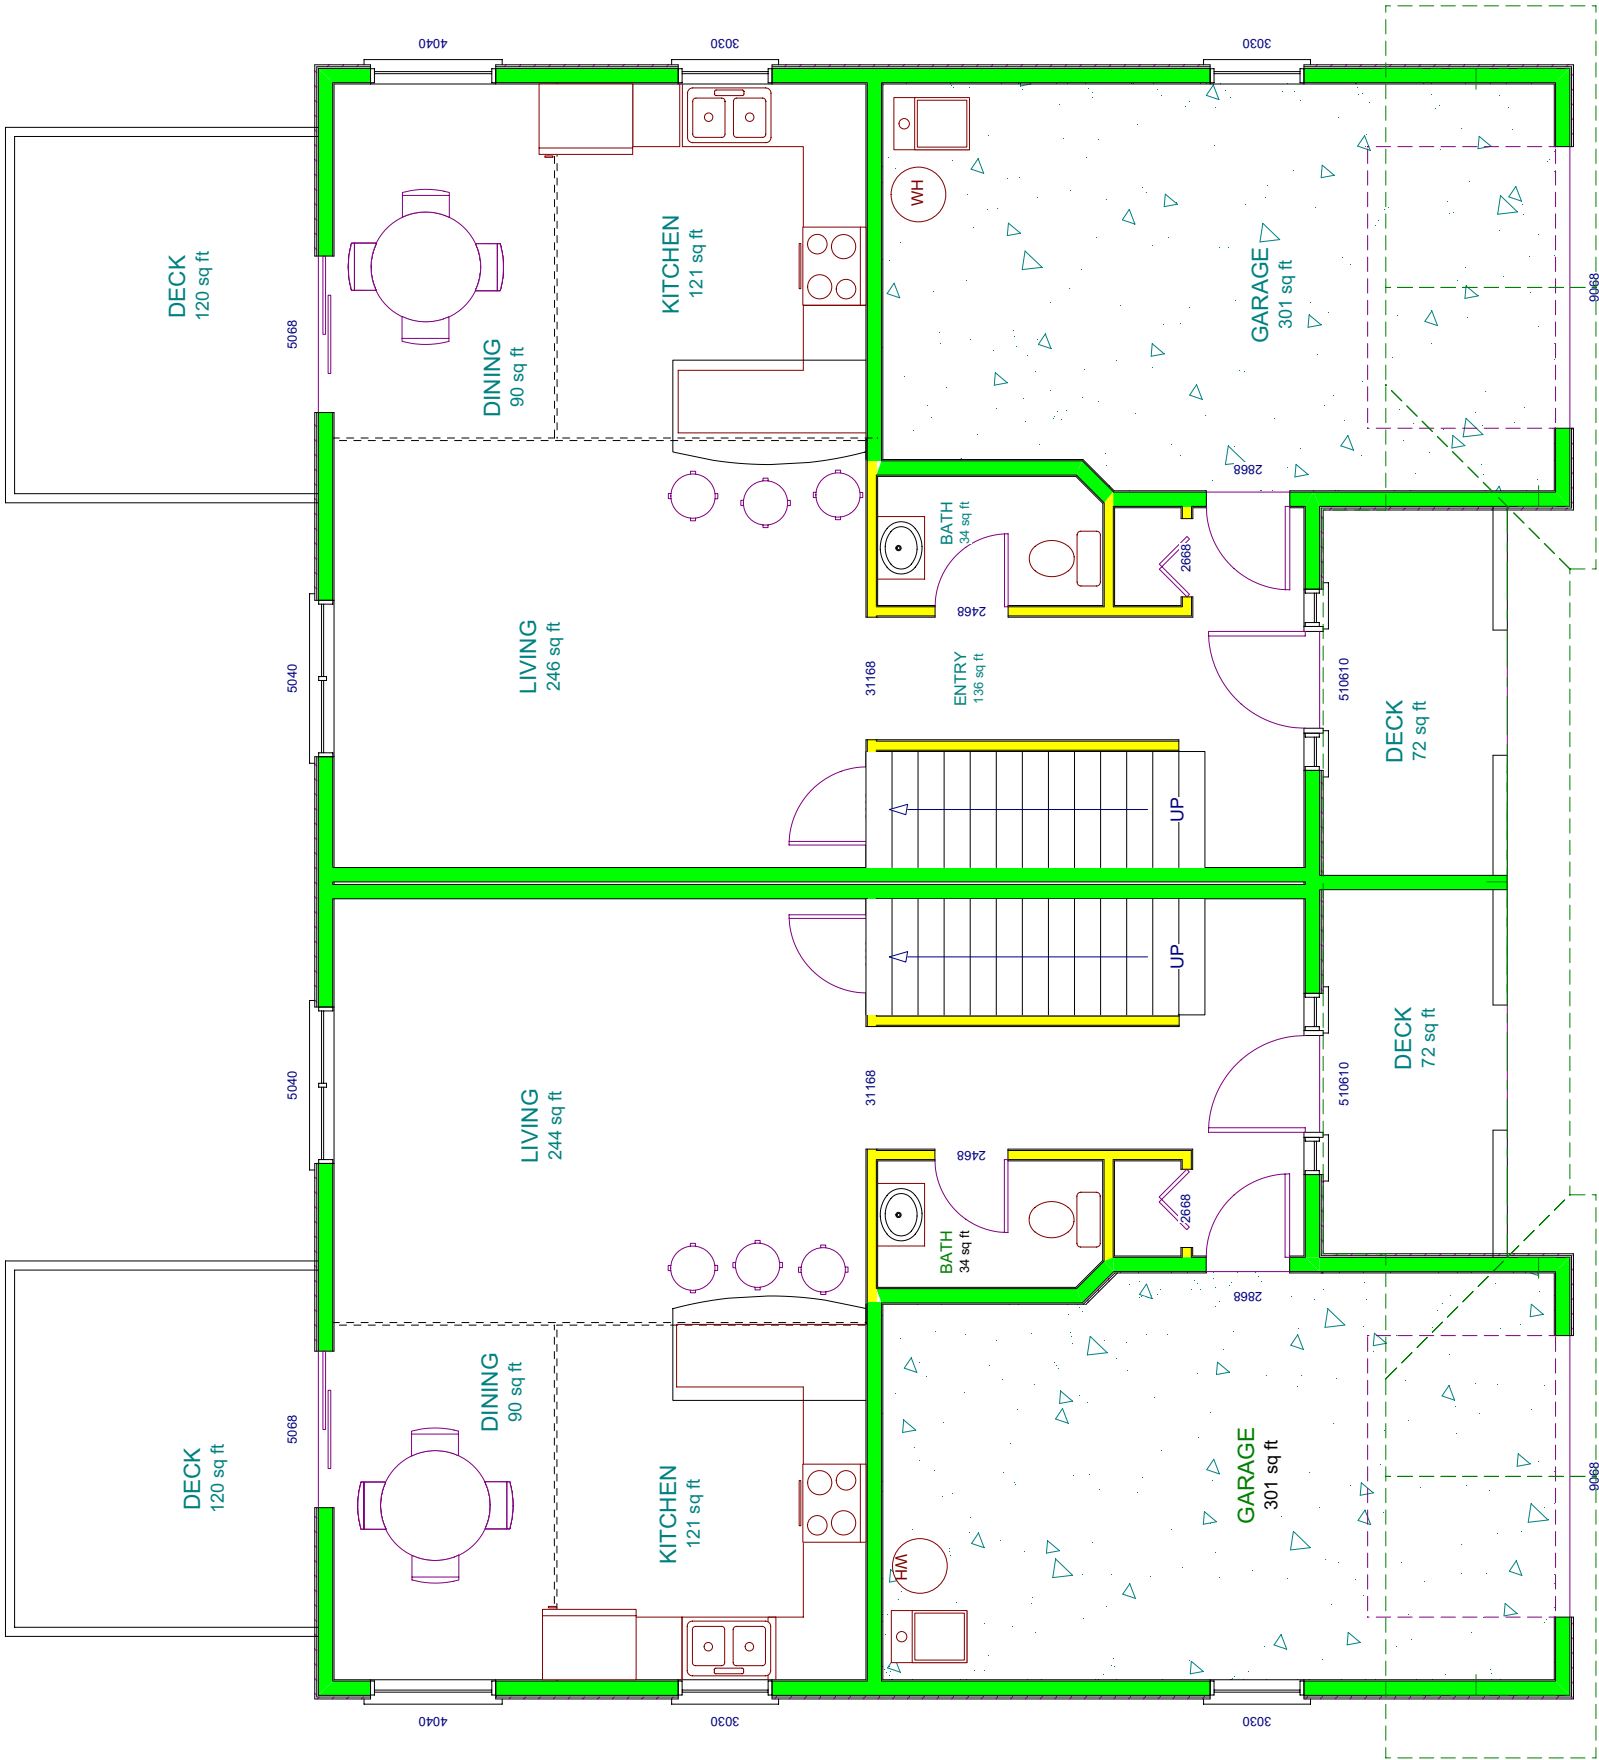

# The Goldstream

Economy Series Townhome

1480 Square Feet - 3 Bedrooms - 2 1/2 Bathrooms

# Prices start at \$169,400

(price does not include lot or water and sewer)

5040

5040

5040

5040

**BEDROOM**  
149 sq ft

**BEDROOM**  
150 sq ft

**BEDROOM**  
150 sq ft

**BEDROOM**  
149 sq ft

**BATH**  
82 sq ft

**BATH**  
85 sq ft

**CLOSET**  
30 sq ft

**CLOSET**  
31 sq ft

**HALL**  
69 sq ft

**HALL**  
68 sq ft

2868

2868

4068

4068

2868

2668

2030

2030